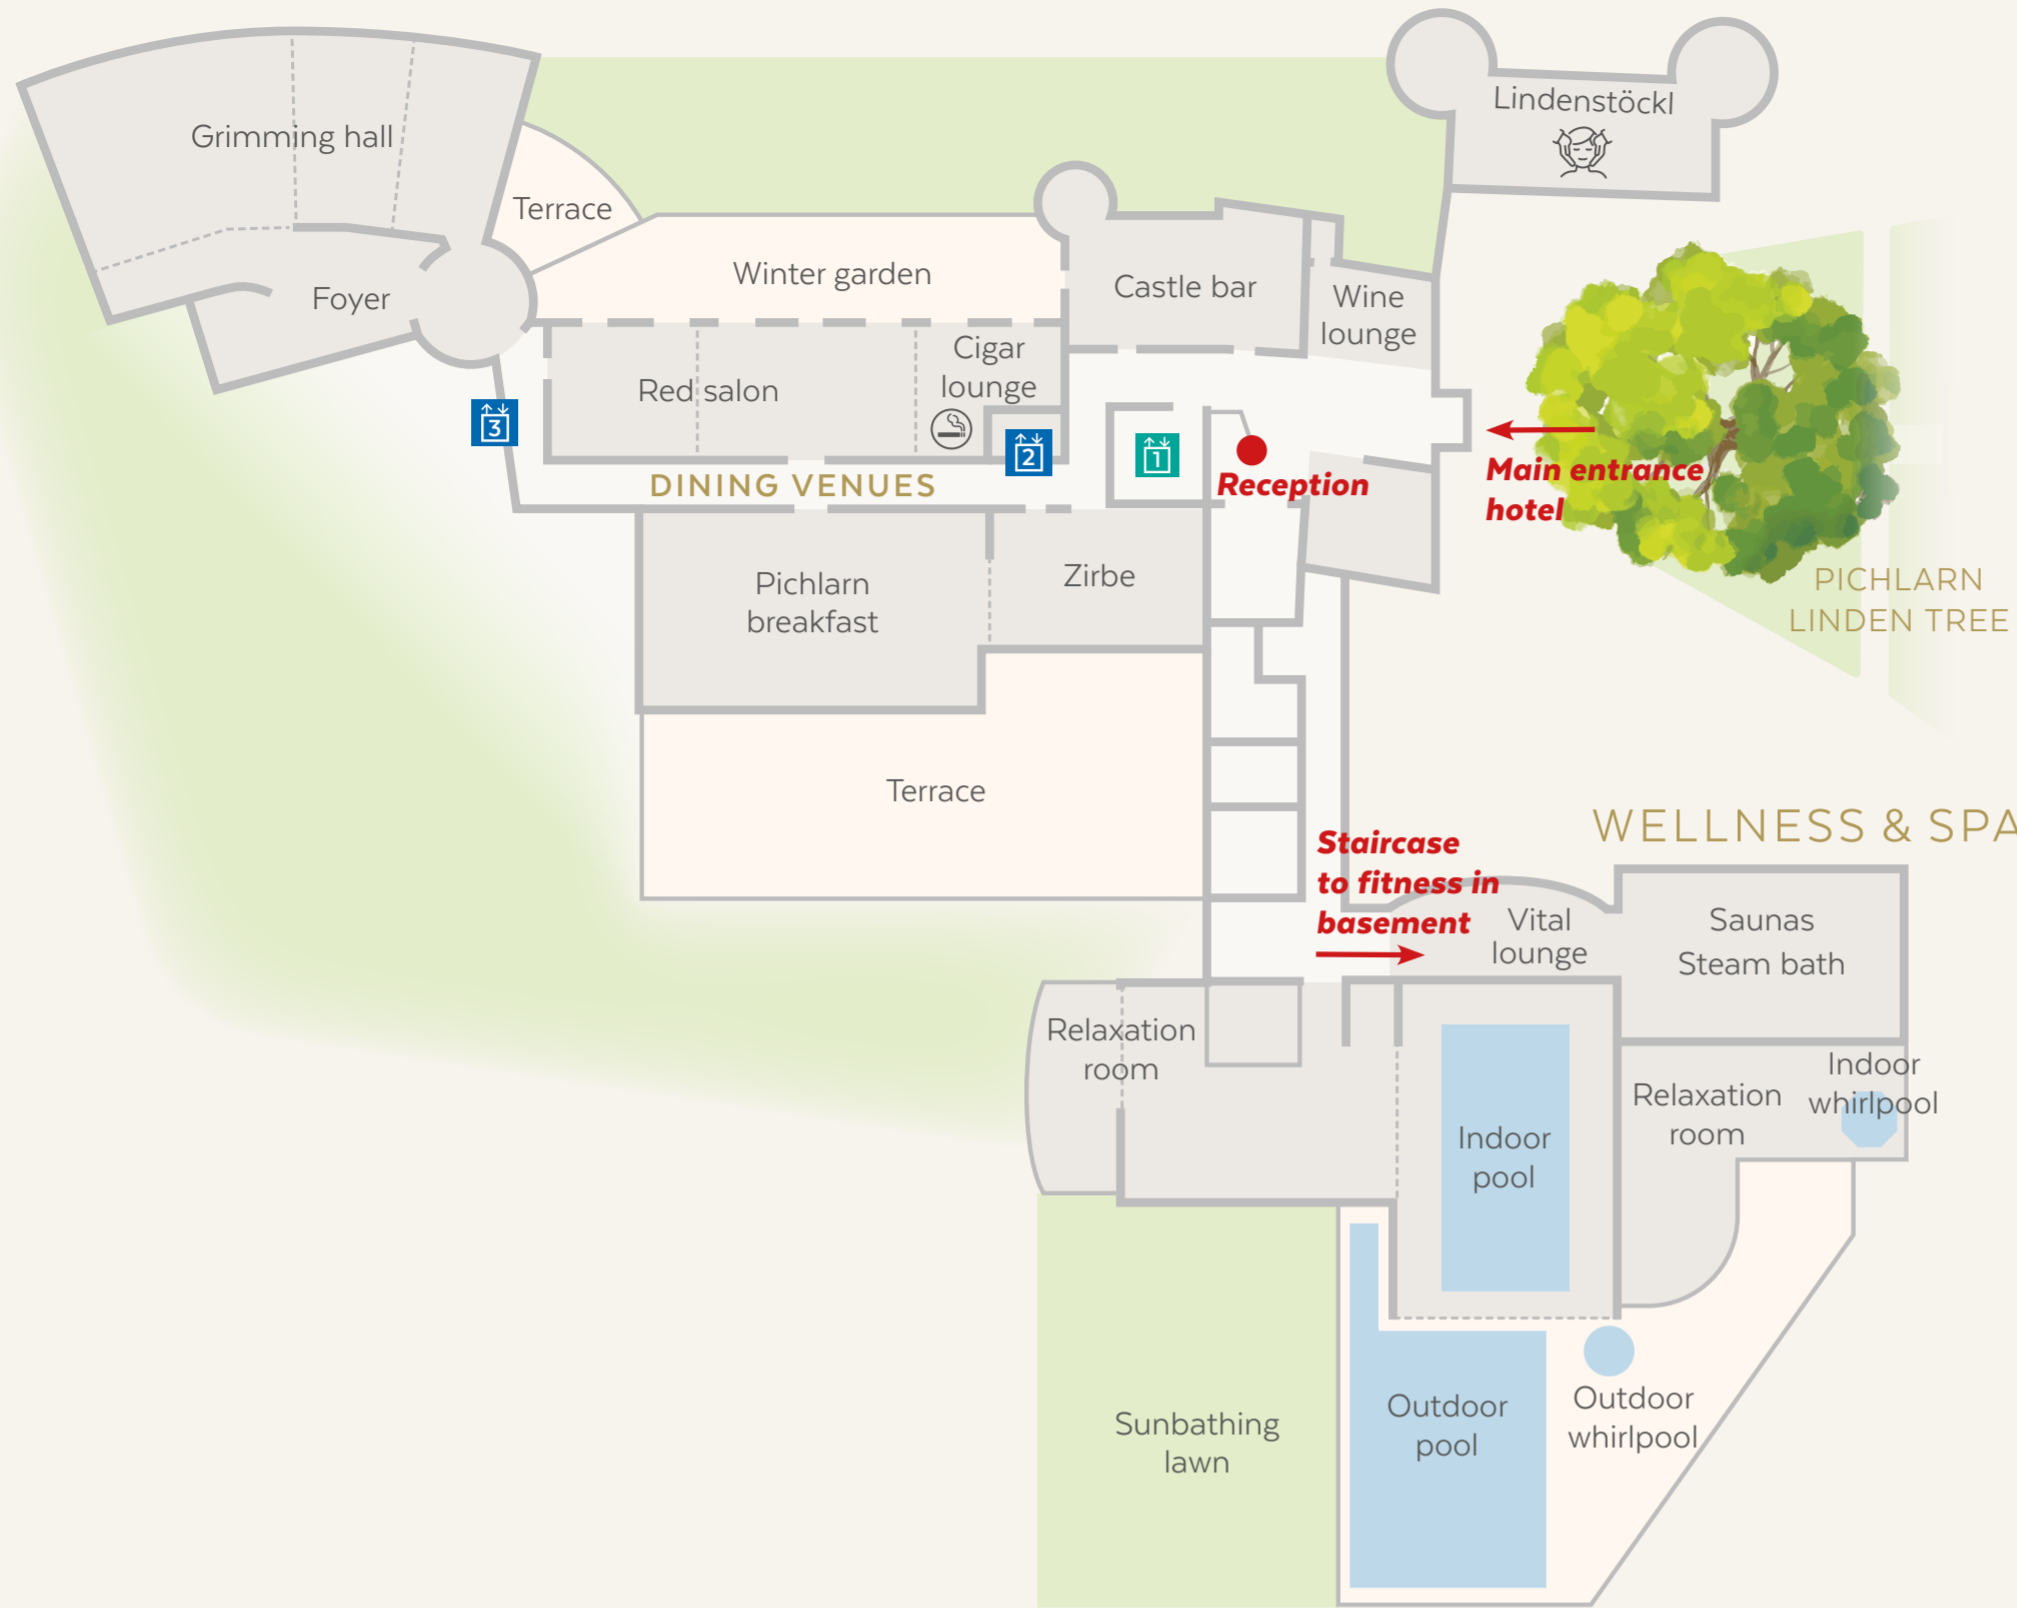

RESORT-MAP

1 PICHLARN LINDEN TREE/ CASTLE PARK

Starting point for:
Hiking & walking trails
Running routes

2 HOTEL

- 2.1 Main Entrance/Reception
- 2.2 CULINARY VENUES in the hotel:
Pichlarn/Breakfast buffet
Zirbe
Red salon
Winter garden
Castle bar
- 6.4 CULINARY HIGHLIGHTS
on our golf course:
Restaurant 19
- 2.3 Wine lounge – available for exclusive bookings
- 2.4 Cigar lounge

ACTIVITIES (OUTDOOR & LEISURE)

- 1 Starting point for:
Hiking & walking trails
Running routes
- 1.1 Tennis courts
- 1.2 Outdoor chess
- 3.8 Table tennis (basement)

6 GOLF

- 6.1 Golf course access
- 6.2 Golf office / Cart rental
- 6.3 Pro shop
- 6.4 CULINARY on the course:
Restaurant 19
- 6.5 Putting green
- 6.6 Starter house / Tee 1
- 6.7 Driving range with TrackMan / Practice Area
- 6.8 Golf academy
- 6.9 Caddy room
- 6.10 Golf changing rooms for day guests
- 6.11 Midway House
- 3.10 TrackMan Golf simulator (basement)

IMLAUER FARM ESTATE

- 10 Pichlarn chickens – 250 free-range hens
providing fresh organic eggs
- 11 Greenhouse
- 12 Pichlarn bees – 10 hives in the resort's
own forest
- 13 Water castle – fed by 6 natural springs
- 14 Fruit trees including pear, damson plum
and eight varieties of apple
- 15 "Troadkasten" (historic grain storage
building)

GROUND FLOOR

BEAUTY & MASSAGE

With your digital holiday assistant **"Guest Net"**, you have all the information about our hotel right at your fingertips - from opening hours and activities to events, excursion tips, and the daily 5-course menu.