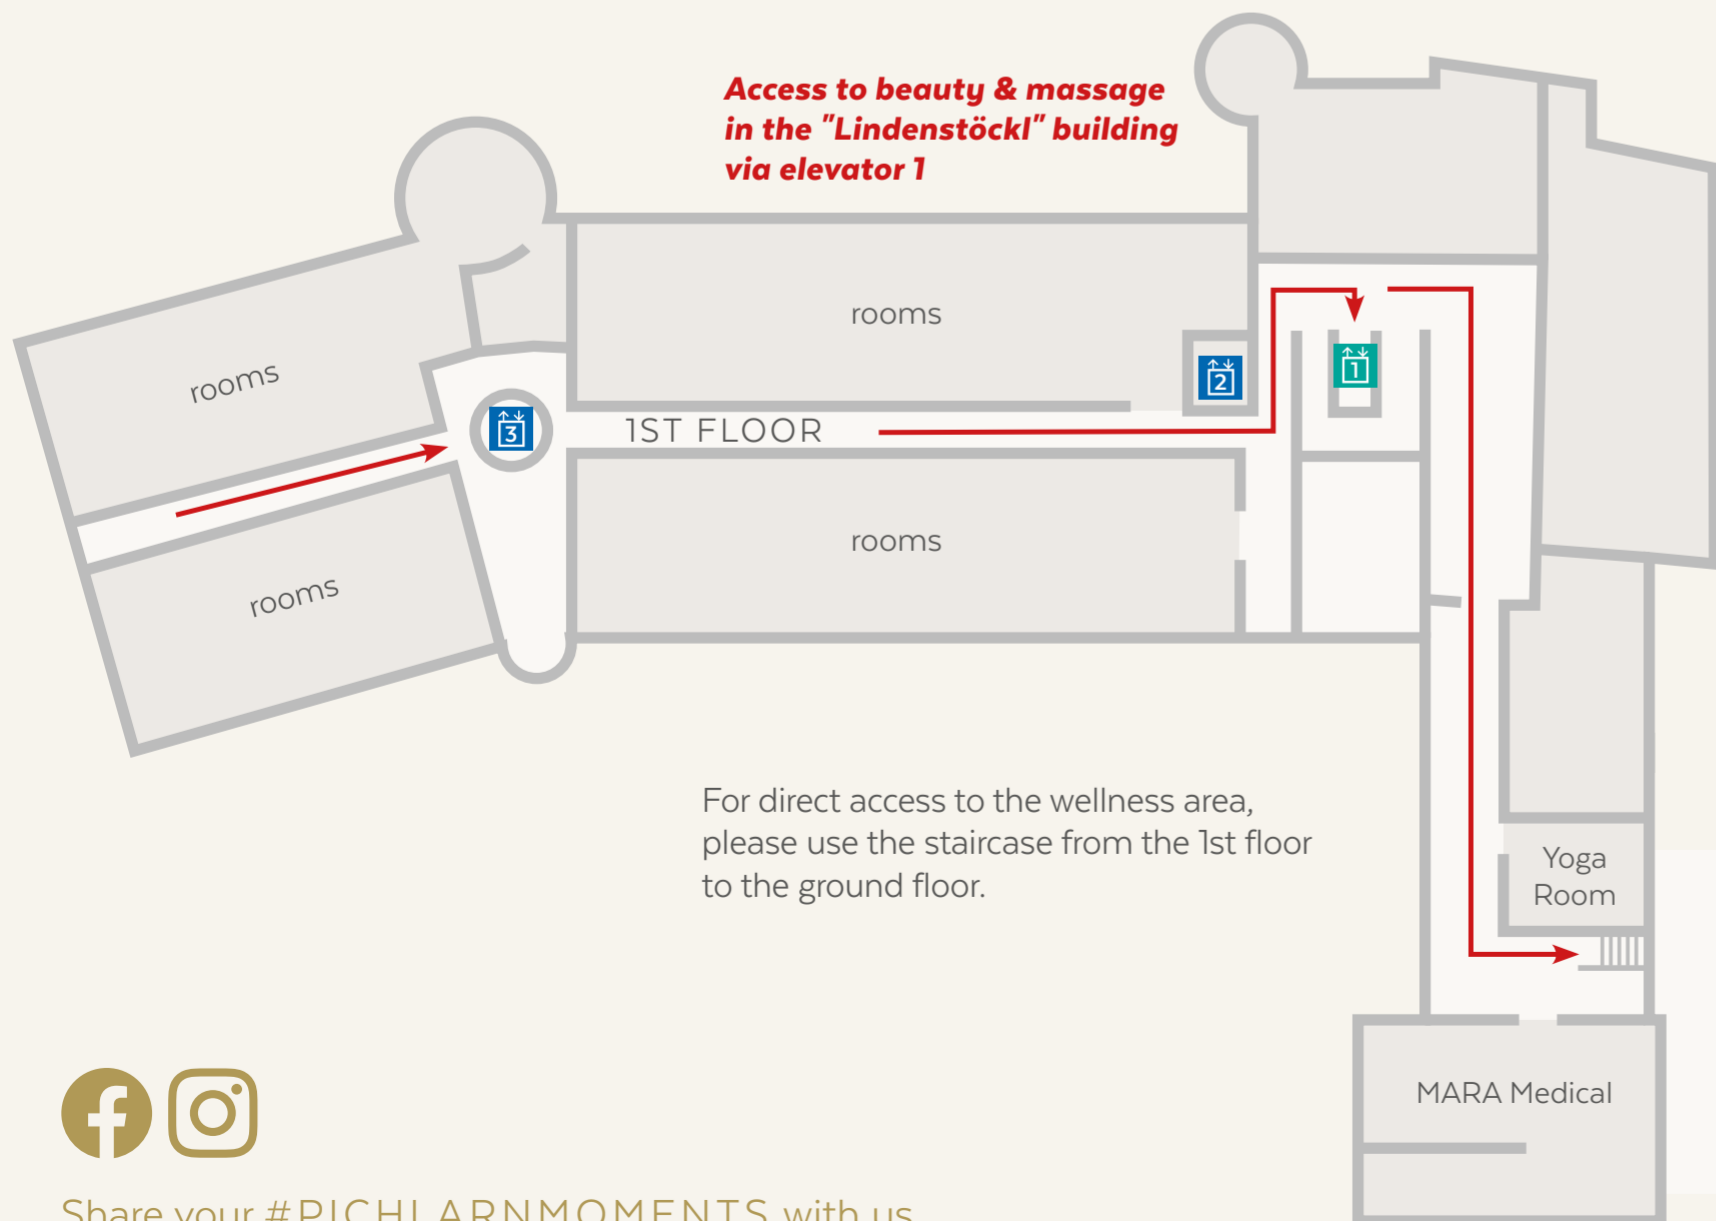

RESORT-MAP

1 PICHLARN LINDEN TREE/ CASTLE PARK

Starting point for:
Hiking & walking trails
Running routes

2 HOTEL

- 2.1 Main Entrance/Reception
- 2.2 CULINARY VENUES in the hotel:
Pichlarn/Breakfast buffet
Zirbe
Red salon
Winter garden
Castle bar
- 6.4 CULINARY HIGHLIGHTS
on our golf course:
Restaurant 19
- 2.3 Wine lounge – available for exclusive bookings
- 2.4 Cigar lounge

3 WELLNESS & SPA

access via 1st floor /
staircase to ground floor

- 3.1 Indoor pool
- 3.2 Outdoor pool
- 3.3 Outdoor whirlpool
- 3.4 Sunbathing lawn
- 3.5 Pool bar
- 3.6 Quiet zone
- 3.7 SPA AREA
• Saunas
• Steam bath
• Whirlpool
• Infrared cabin
• Adults-only relaxation room
- 3.8 Table tennis (basement)
- 3.9 Fitness room (basement)
- 3.10 TrackMan Golf simulator (basement)
- 3.11 Yoga room "Lindenblick" (1st floor)
- 3.12 Mara Medical

GROUND FLOOR

BEAUTY & MASSAGE

With your digital holiday assistant **"Guest Net"**, you have all the information about our hotel right at your fingertips - from opening hours and activities to events, excursion tips, and the daily 5-course menu.

click here

1ST FLOOR

For direct access to the wellness area, please use the staircase from the 1st floor to the ground floor.

BASEMENT (-1)

Access via staircase on the ground floor next to the spa area

Share your #PICHLARNMOMENTS with us