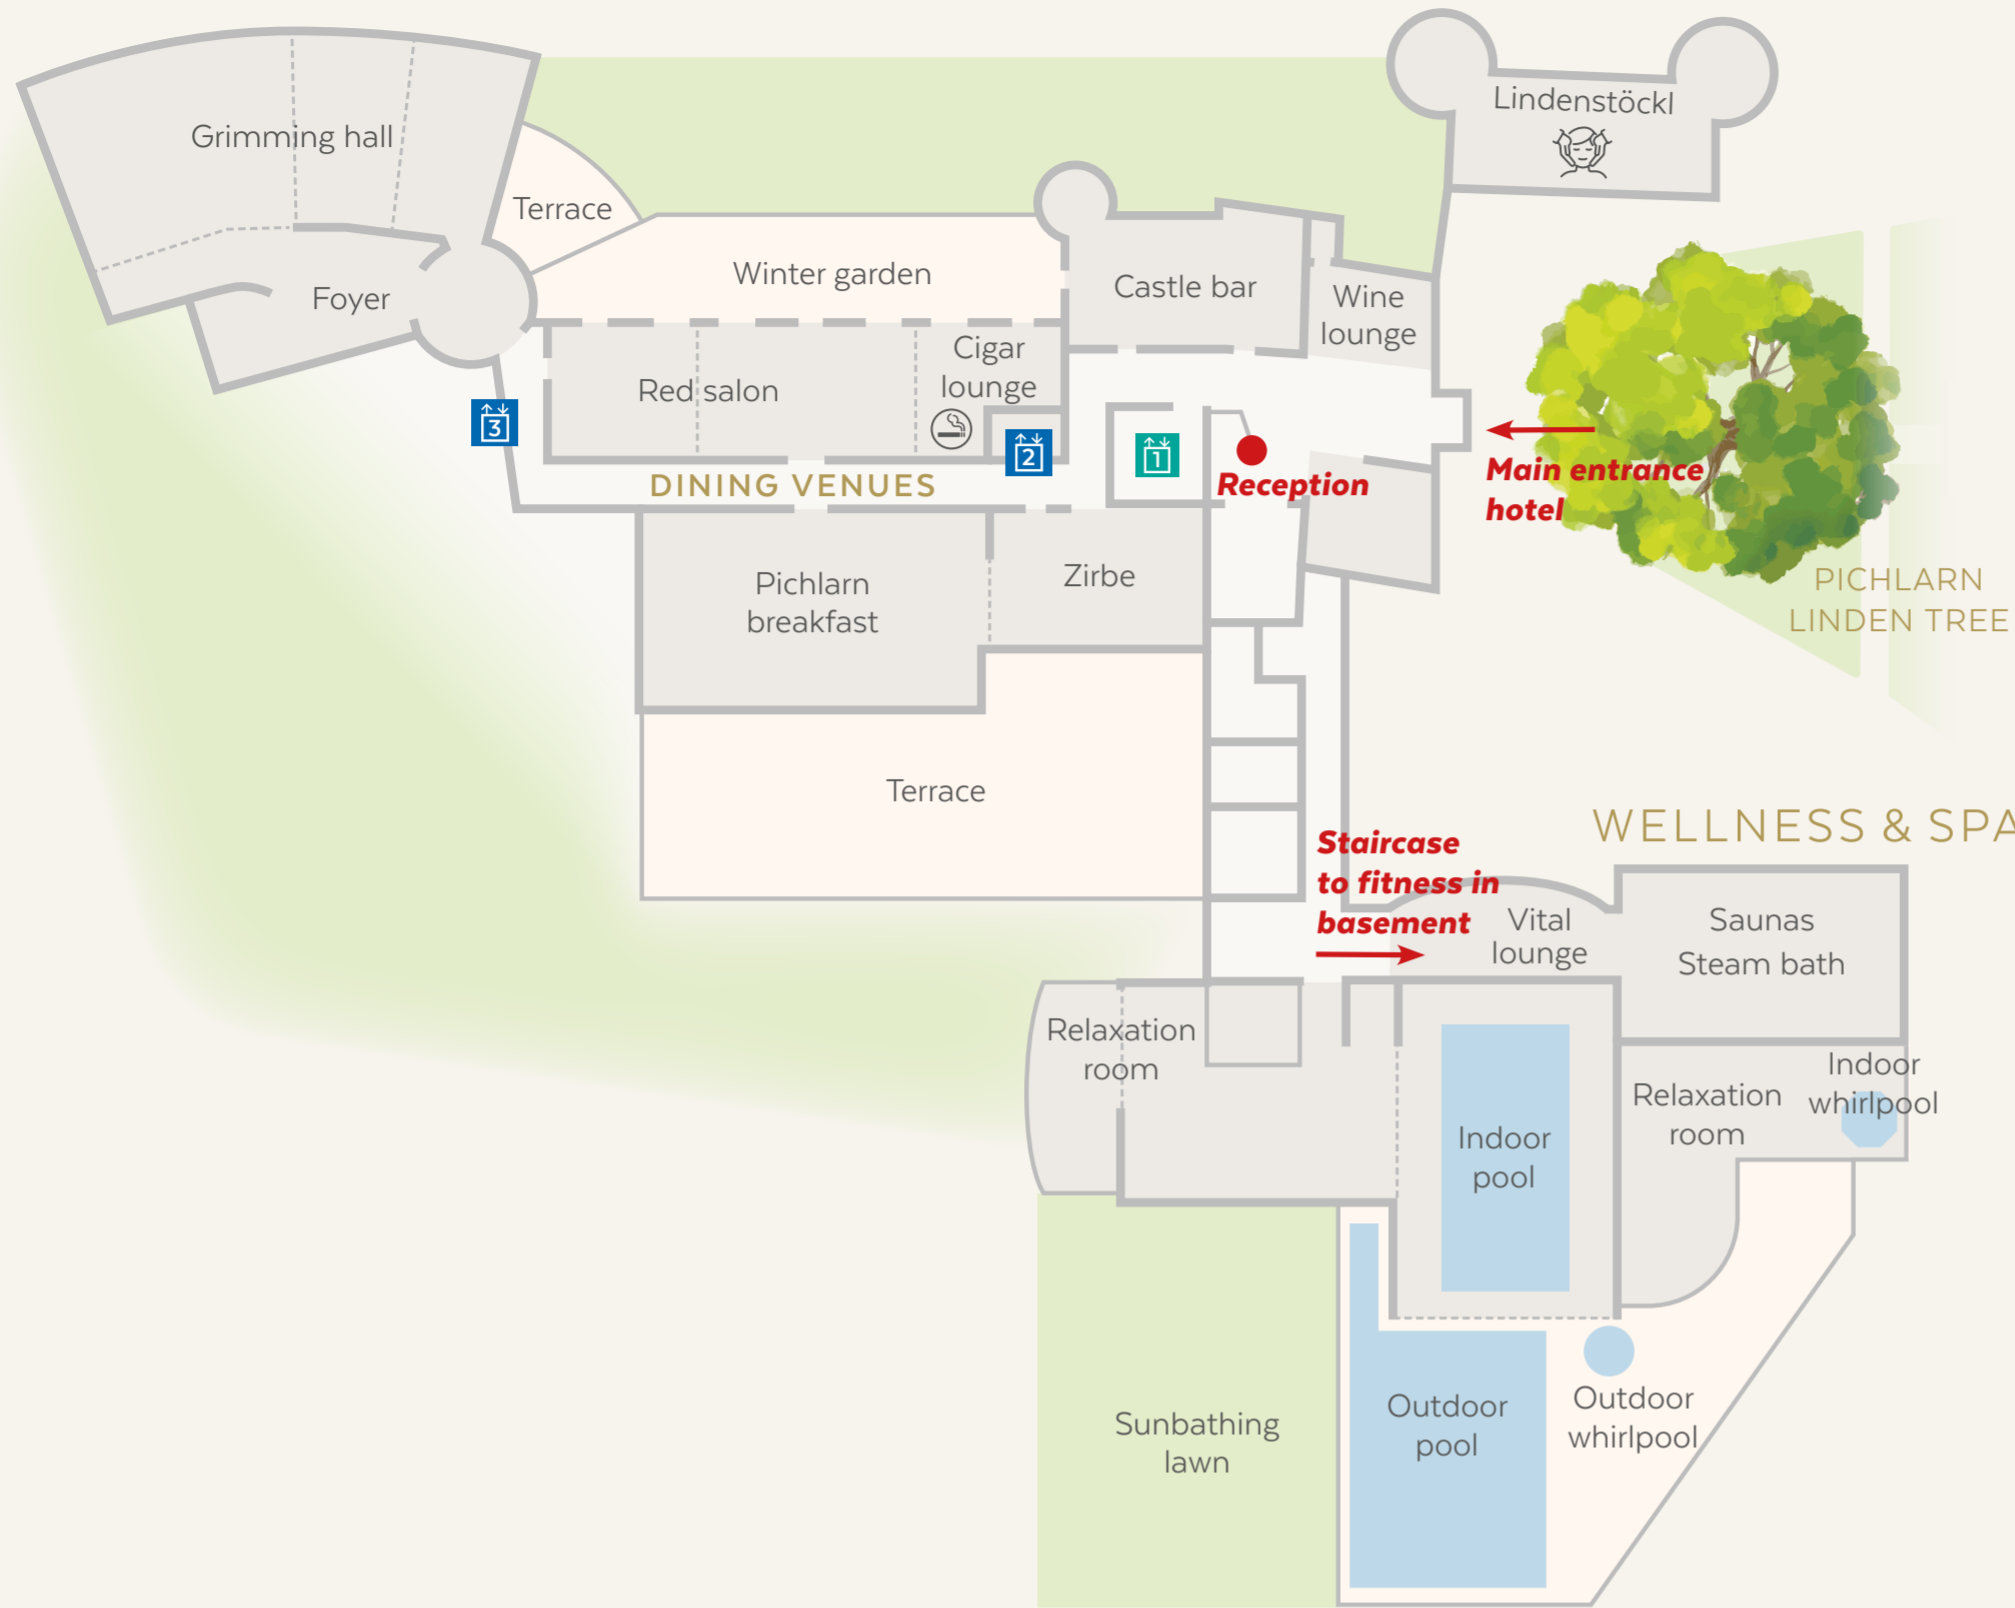

RESORT-MAP

1 PICHLARN LINDEN TREE / CASTLE PARK

Starting point for:
Hiking & walking trails
Running routes

2 HOTEL

- 2.1 Main Entrance/Reception
- 2.2 CULINARY VENUES in the hotel:
Pichlarn/Breakfast buffet
Zirbe
Red salon
Winter garden
Castle bar
- 6.4 CULINARY HIGHLIGHTS on our golf course:
Restaurant 19
- 2.3 Wine lounge – available for exclusive bookings
- 2.4 Cigar lounge

ACTIVITIES (OUTDOOR & LEISURE)

- 1 Starting point for:
Hiking & walking trails
Running routes
- 1.1 Tennis courts
- 1.2 Outdoor chess
- 3.8 Table tennis (basement)

6 GOLF

- 6.1 Golf course access
- 6.2 Golf office / Cart rental
- 6.3 Pro shop
- 6.4 CULINARY on the course:
Restaurant 19
- 6.5 Putting green
- 6.6 Starter house / Tee 1
- 6.7 Driving range with TrackMan / Practice Area
- 6.8 Golf academy
- 6.9 Caddy room
- 6.10 Golf changing rooms for day guests
- 6.11 Midway House
- 3.10 TrackMan Golf simulator (basement)

IMLAUER FARM ESTATE

- 10 Pichlarn chickens – 250 free-range hens providing fresh organic eggs
- 11 Greenhouse
- 12 Pichlarn bees – 10 hives in the resort's own forest
- 13 Water castle – fed by 6 natural springs
- 14 Fruit trees including pear, damson plum and eight varieties of apple
- 15 "Troadkasten" (historic grain storage building)

GROUND FLOOR

BEAUTY & MASSAGE

With your digital holiday assistant **"Guest Net"**, you have all the information about our hotel right at your fingertips - from opening hours and activities to events, excursion tips, and the daily 5-course menu.