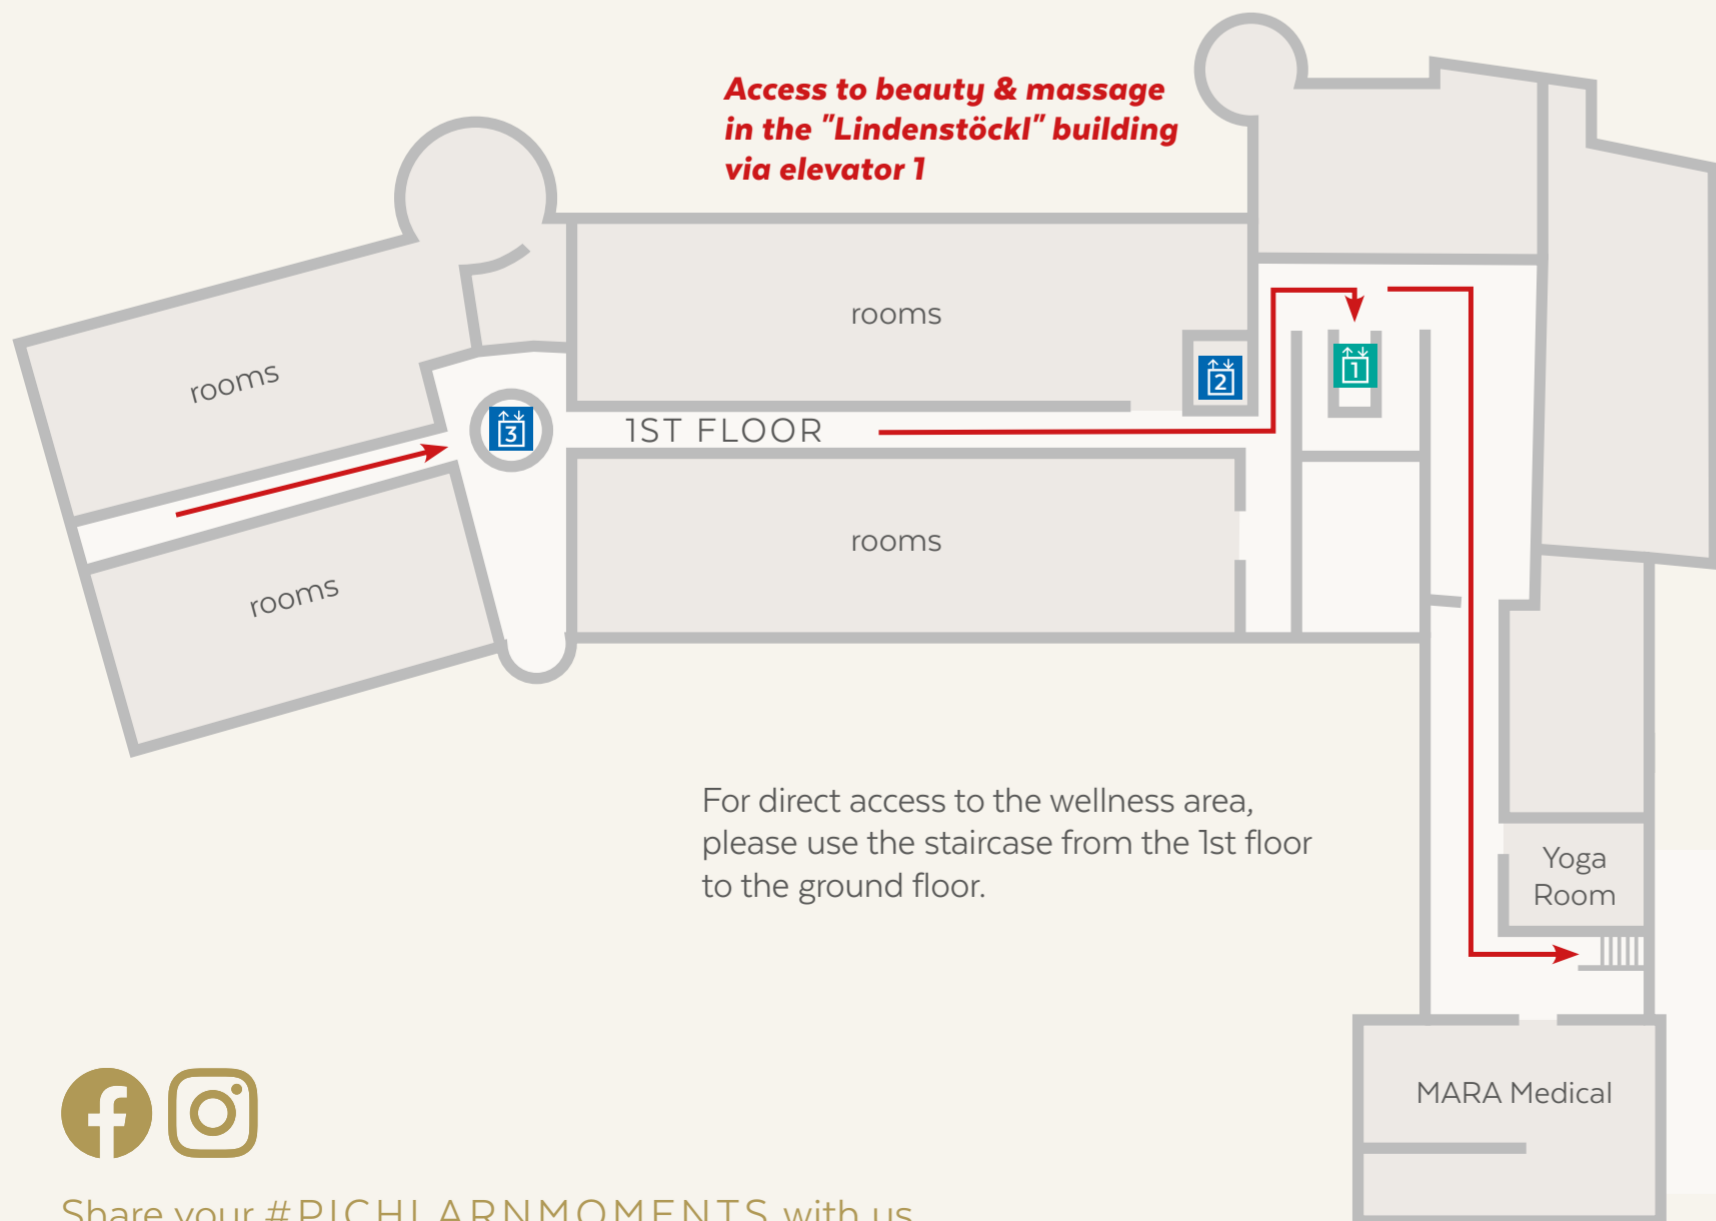

RESORT-MAP

1 PICHLARN LINDEN TREE / CASTLE PARK

Starting point for:
Hiking & walking trails
Running routes

2 HOTEL

- 2.1 Main Entrance/Reception
- 2.2 CULINARY VENUES in the hotel:
Pichlarn/Breakfast buffet
Zirbe
Red salon
Winter garden
Castle bar
- 6.4 CULINARY HIGHLIGHTS on our golf course:
Restaurant 19
- 2.3 Wine lounge – available for exclusive bookings
- 2.4 Cigar lounge

3 WELLNESS & SPA

access via 1st floor / staircase to ground floor

- 3.1 Indoor pool
- 3.2 Outdoor pool
- 3.3 Outdoor whirlpool
- 3.4 Sunbathing lawn
- 3.5 Pool bar
- 3.6 Quiet zone
- 3.7 SPA AREA
• Saunas
• Steam bath
• Whirlpool
• Infrared cabin
• Adults-only relaxation room
- 3.8 Table tennis (basement)
- 3.9 Fitness room (basement)
- 3.10 TrackMan Golf simulator (basement)
- 3.11 Yoga room "Lindenblick" (1st floor)
- 3.12 Mara Medical

GROUND FLOOR

BEAUTY & MASSAGE

With your digital holiday assistant **"Guest Net"**, you have all the information about our hotel right at your fingertips - from opening hours and activities to events, excursion tips, and the daily 5-course menu.

click here

1ST FLOOR

For direct access to the wellness area, please use the staircase from the 1st floor to the ground floor.

BASEMENT (-1)

Access via staircase on the ground floor next to the spa area

Share your #PICHLARNMOMENTS with us